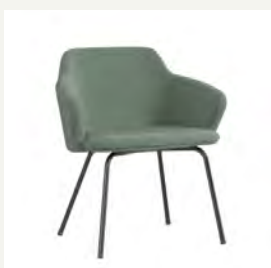

STOOL

Depth : 480mm

Width : 450mm

Height: 890mm

Seat Height: 780mm

Leg Options

LOUNGE CHAIR

LC10

LC12

LC14

CHAIR

LC20

LC22

LC24

LC26

SOFA

LC30

LC32

LC34

HIGH BAR STOOL

LC44

LC46

LOW BAR STOOL

LC54