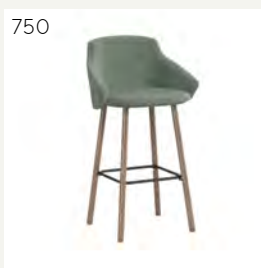

STOOL

Depth : 480mm

Width : 450mm

Height: 890mm

Seat Height: 780mm

Leg Options

LOUNGE CHAIR

LC10

LC12

LC14

CHAIR

LC20

LC22

LC24

LC26

SOFA

LC30

LC32

LC34

HIGH BAR STOOL

LC44

LC46

LOW BAR STOOL

LC54