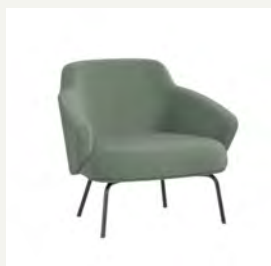

STOOL

Depth : 480mm

Width : 450mm

Height: 890mm

Seat Height: 780mm

Leg Options

LOUNGE CHAIR

LC10

LC12

LC14

CHAIR

LC20

LC22

LC24

LC26

SOFA