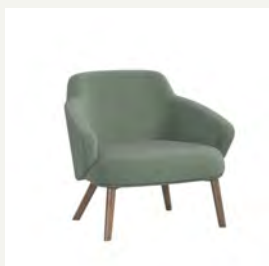

STOOL

Depth : 480mm

Width : 450mm

Height: 890mm

Seat Height: 780mm

Leg Options

LOUNGE CHAIR

LC10

LC12

LC14

CHAIR

LC20

LC22

LC24

LC26

SOFA