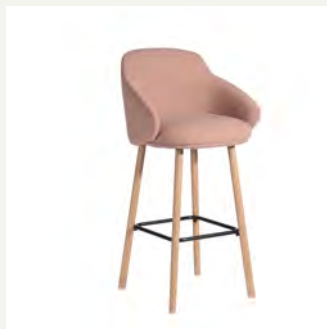

FULL STOOL

Depth : 510mm

Width : 580mm

Height: 1080mm

Seat Height: 790mm