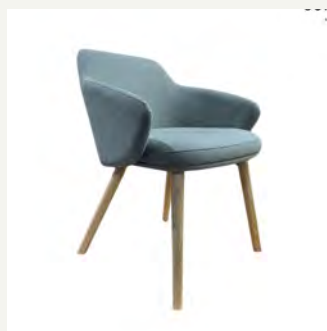

CHAIR

Depth : 610mm

Width : 660mm

Height: 770mm

Seat Height: 500mm